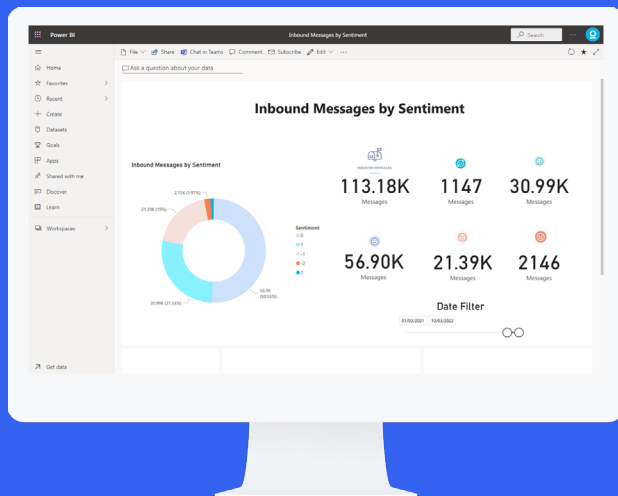

## Powerful alone. Better together.

What if you could power up your reporting with a data visualisation tool that brings your organisation's social data from within Orlo, together with the rich data from across your tech stack? Well, you can! Orlo's integration for Microsoft Power BI helps your team collaborate on reports, create shareable dashboards and find meaningful insights - bridging the gap between data and decisions.

### Create custom visualisations

Orlo may have a vast reporting and analytics suite, but together with Power BI the possibilities are endless! Take your visualisations to the next level with multiple data sources, interactivity and customisation to empower your team to make data-driven decisions that get results.

### Build bespoke dashboards

With the building blocks in place, you can easily work together to deliver bespoke reporting dashboards that can be safely shared across your organisation. Keep a finger on the pulse with automatic updates thanks to Orlo's daily data refresh, so you never miss a beat.

## Get a single pane of glass view

Bring your Orlo Inbox and Outbox data together with the other tools in your tech stack, to create a unified display. Uncover those all important business insights that are key to success with hundreds of data visualisations, built-in AI capabilities and an Excel integration to boot!