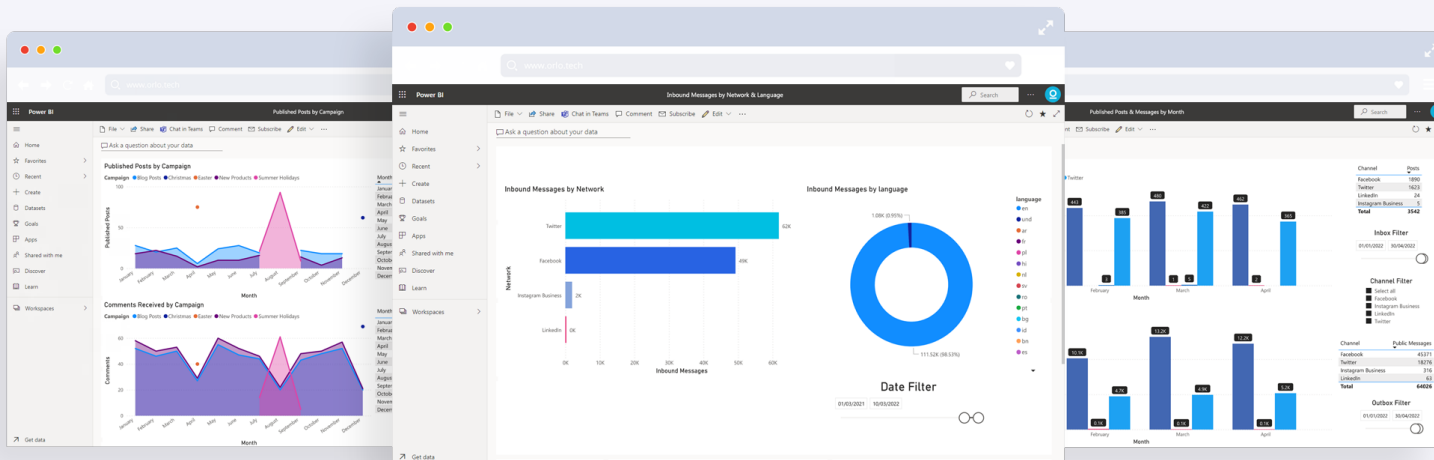

Get a single pane of glass view

Bring your Orlo Inbox and Outbox data together with the other tools in your tech stack, to create a unified display. Uncover those all important business insights that are key to success with hundreds of data visualisations, built-in AI capabilities and an Excel integration to boot!

Keep your data under wraps

Reduce the added cost, complexity and security risks of multiple solutions. Stay safe in the knowledge that your data is secure with industry-leading data security capabilities including sensitivity labelling, end-to-end encryption, and real-time access monitoring.

Join the herd

Want to find out more or see our platform in action?

There's always a member of Team Orlo who's happy to have a chat, answer any questions and welcome you to the Orlo herd!

orlo.tech

+44 121 368 1420

hello@orlo.tech

@HelloOrlo

/HelloOrlo

@HelloOrlo